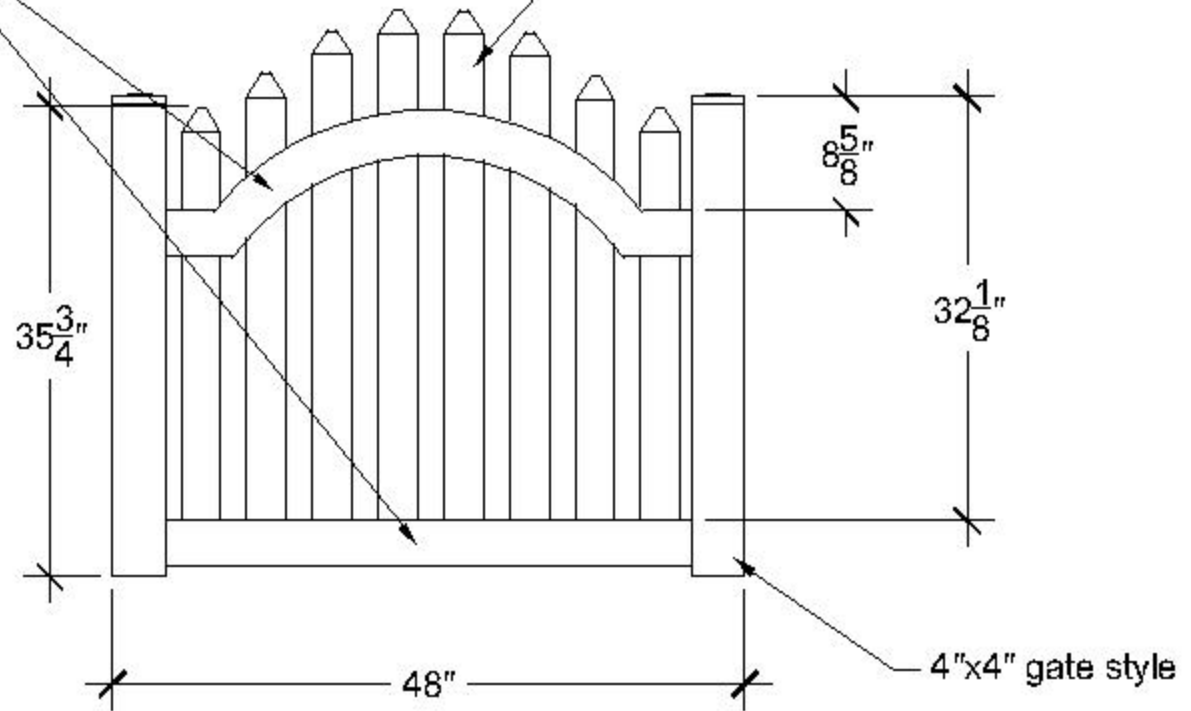

2"x3.5" rails

7/8"x 3" pickets

8 1/2"

35 3/4"

32 1/8"

48"

4"x4" gate style