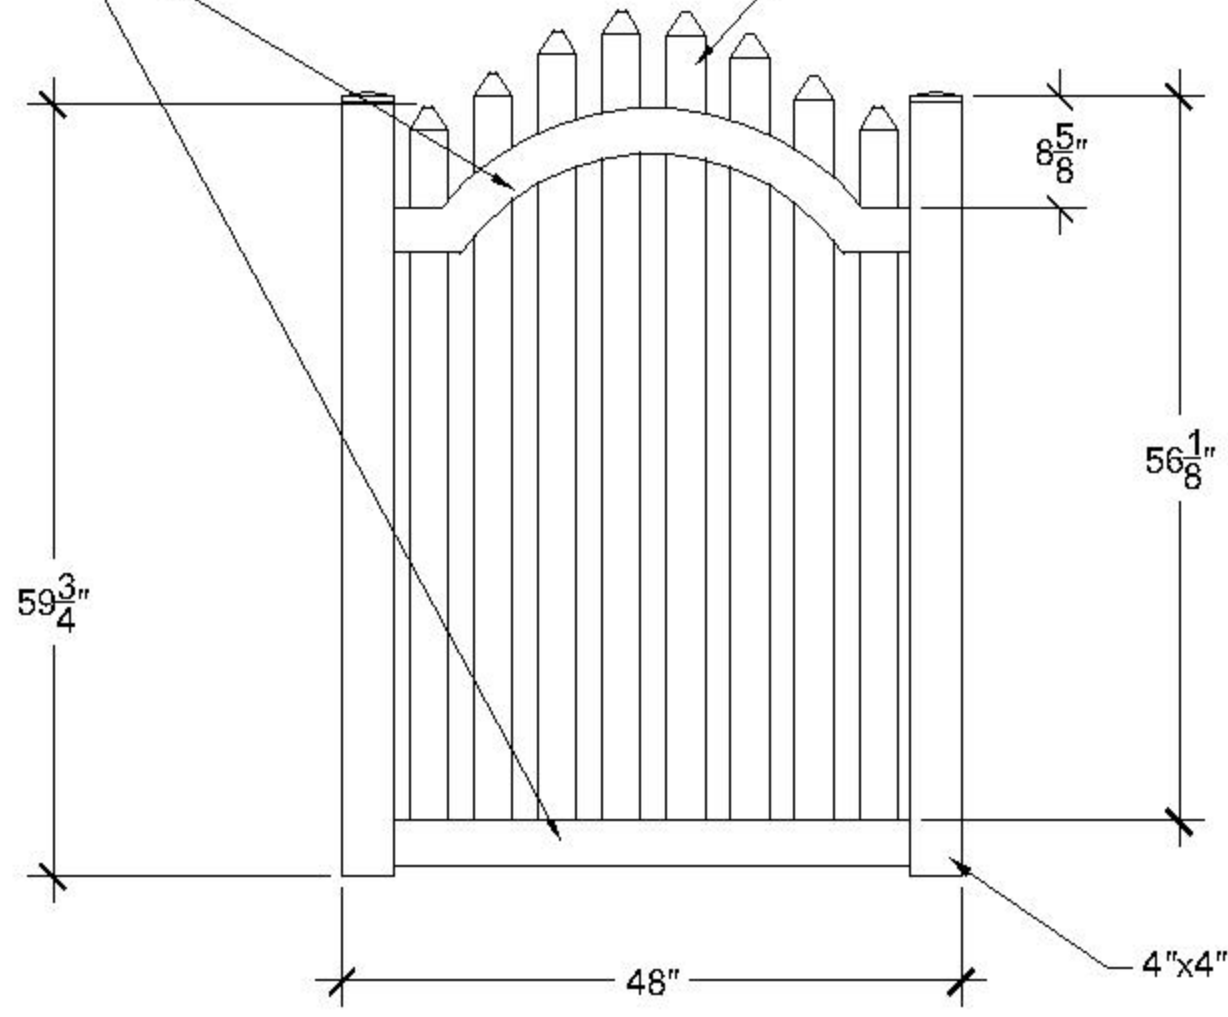

2"x3.5" rails

7/8"x 3" pickets

4"x4" gate style